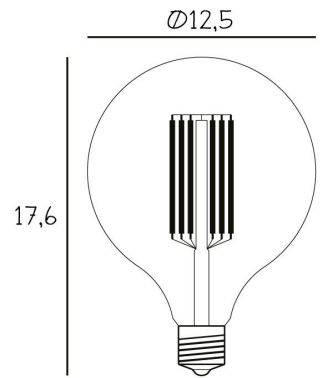

EAN: 5713874227156

Style No. 22715

Blue Sky w. gold edge and gold socket

EAN: 5713874227170

Style No. 22717

Colours

Dimensions

Lamp height	35,5	cm
Lamp diameter	Ø32	cm
Canopy size	Ø9,5x6,5	cm
Wire length	250	cm
Item weight	3,3	kg

Army w. silver edge and black socket

EAN: 5713874227125

Style No. 22712

Package information

Package type: Cardboard box
 Package Measurement:
 L - 38 x W - 38 x H - 38 cm
 Package weight - Total: 4,1 kg
 Number of parcels: 1 pcs.
 Colli quantity: 1 pcs.

Light source

Recommended bulb type: Globe bulb Ø125 mm
 Socket: E27
 Voltage: 220 - 240 V (CE)
 110 V (US)
 Max. light output:
 3,5 W LED
 Colour Temp.: 2200
 Kelvin
 Lumen: 245
 Dimmable: Yes
 Lightbulb incl.:
 No