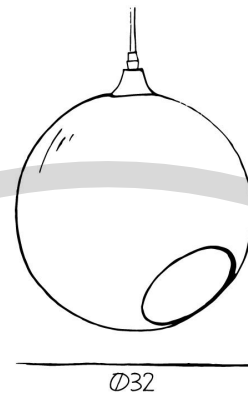

Technical drawing

Use restrictions

Environment - Indoors
IP Classification - IPXX
Certifications and labels

Safety instructions

If the cord or other electrical parts are damaged, switch off the lamp and do not use it until it is repaired by a qualified electrician.